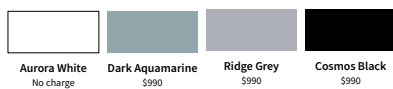

EXTERIOR COLOURS

Aurora White No charge | Dark Aquamarine $990 | Ridge Grey $990 | Cosmos Black $990

INTERIOR COLOUR